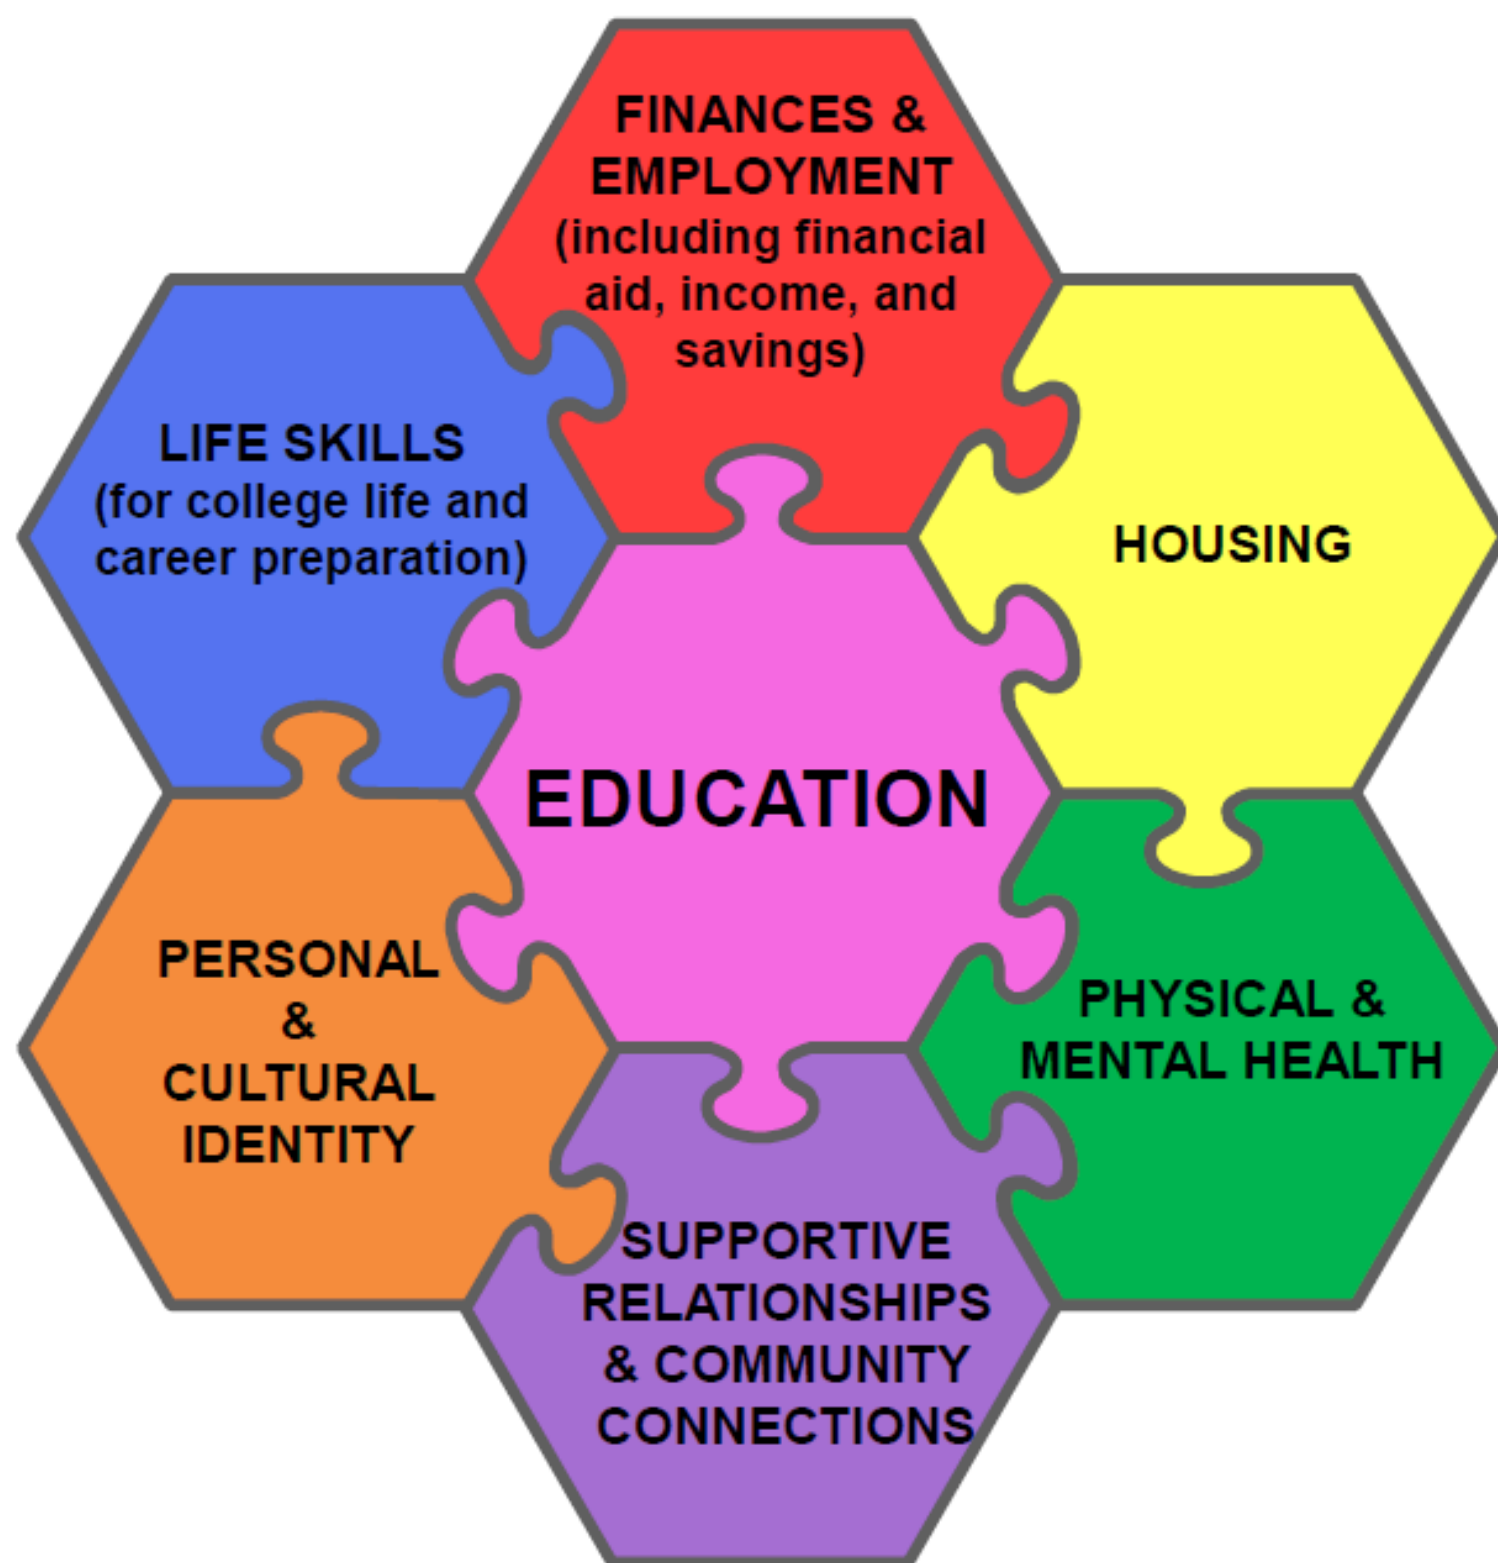

STUDENTS WHO HAVE EXPERIENCED FOSTER CARE!

College is waiting for YOU!

Adapted from: 1) Casey Family Programs. (2006). *It's My Life: Postsecondary Education and Training*. <https://www.casey.org> & 2) Fostering Success Coaching Institute. (2008). *Fostering Success Coaching: The Seven Life Domains*. <https://www.fosteringssuccesscoaching.com>

The Nevada System of Higher Education (NSHE) provides tailored wraparound support to students who have experienced foster care.

Through a holistic approach, the NSHE Fostering Success Initiative centers postsecondary education success and career preparation as it focuses on the PRESENT and the FUTURE with students who have experienced foster care.

Enthusiastic educators engage in 3 key activities that promote student success and wellbeing:

- 1) Individualized direct coaching that centers the young person as the expert in their own experiences and needs, builds trust, and fosters self-advocacy and independent living skills;
- 2) Tailored resource and/or support service provision, within campus- and community-based settings (including "sense of belonging" opportunities); and
- 3) Timely and appropriate advocacy that assists in removing barriers.