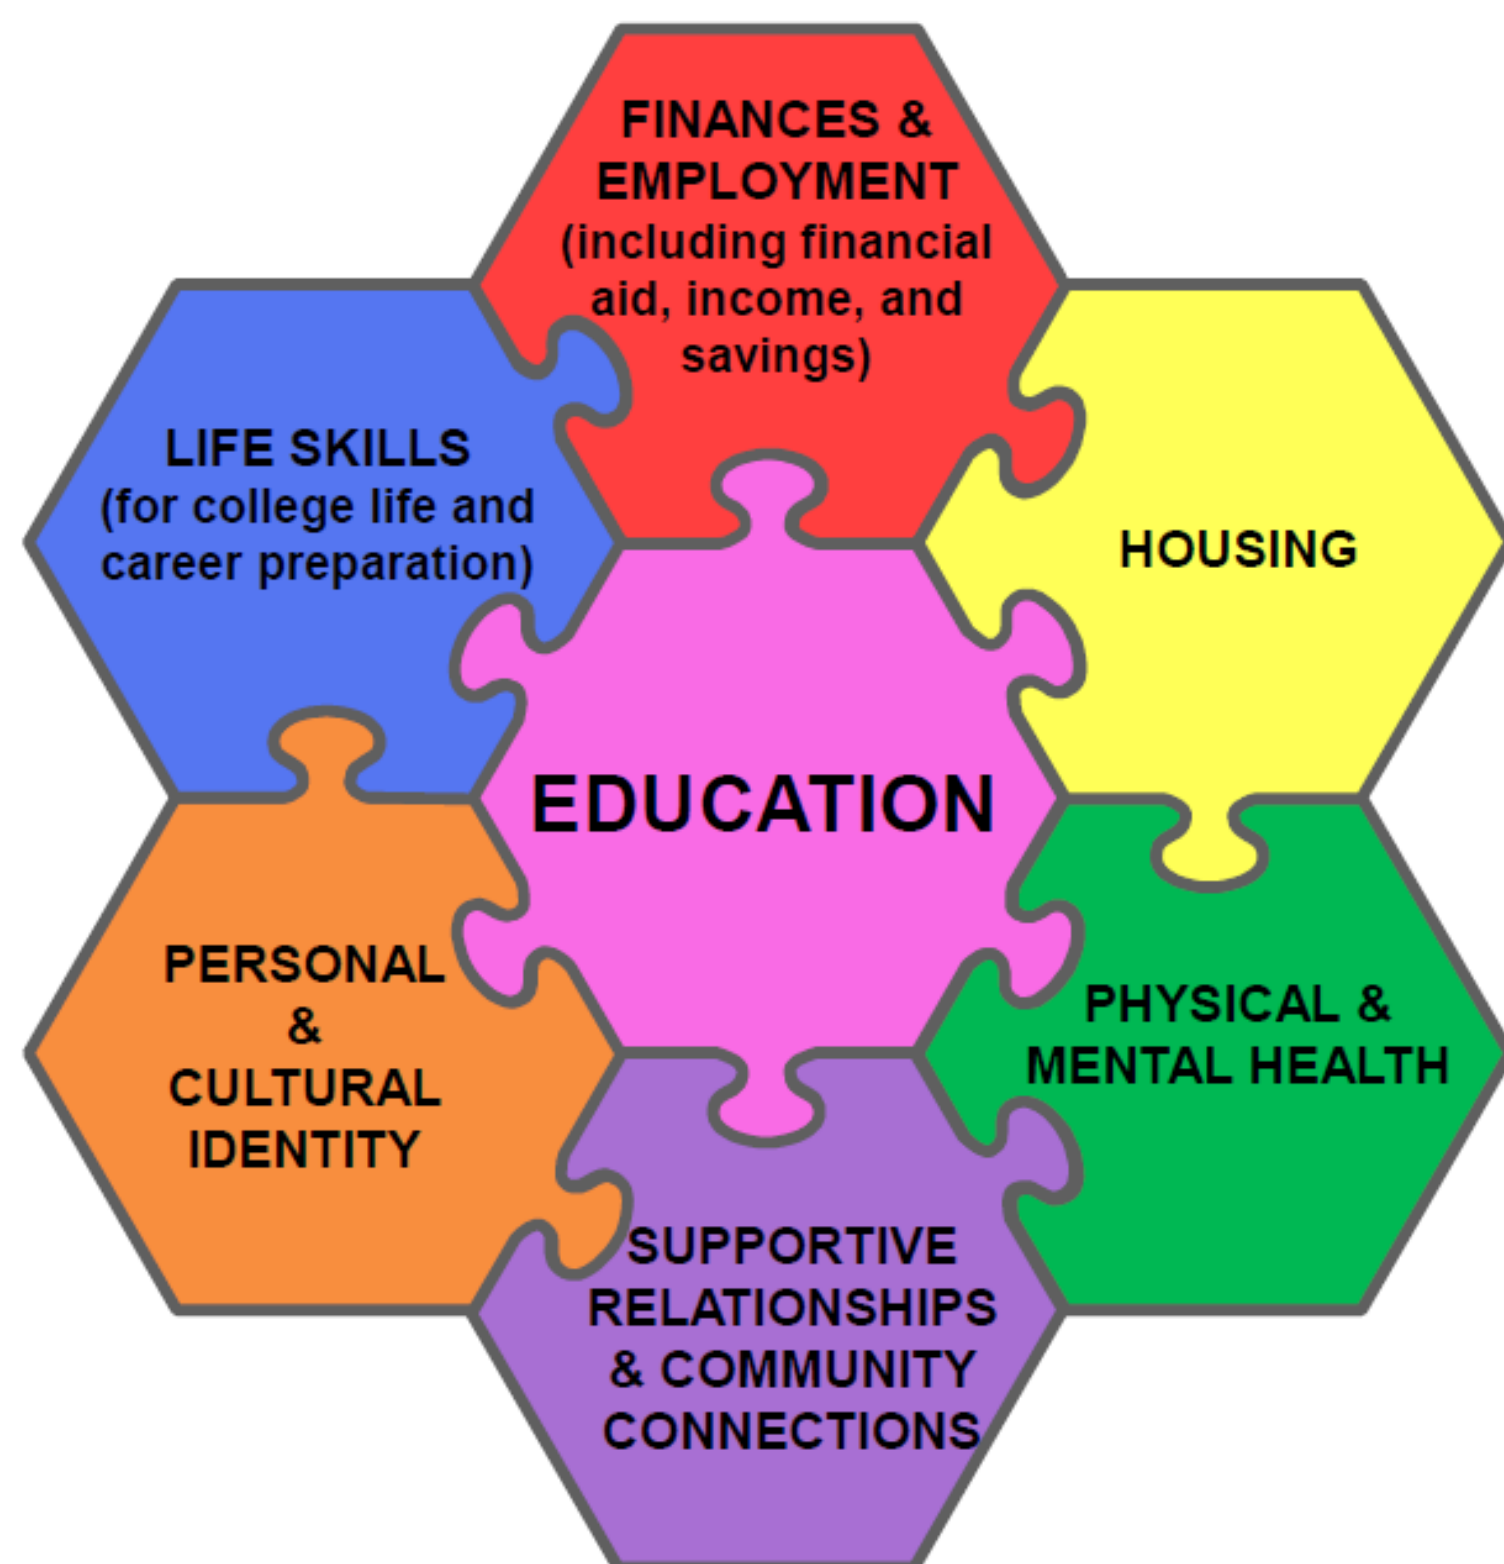

STUDENTS WHO HAVE EXPERIENCED FOSTER CARE!

College is waiting for YOU!

Adapted from: 1) Casey Family Programs. (2006). *It's My Life: Postsecondary Education and Training*. <https://www.casey.org> & 2) Fostering Success Coaching Institute. (2008). *Fostering Success Coaching: The Seven Life Domains*. <https://www.fostering-success-coaching.com>

The Nevada System of Higher Education (NSHE) provides tailored wraparound support to students who have experienced foster care.

Through a holistic approach, the NSHE Fostering Success Initiative centers postsecondary education success and career preparation as it focuses on the PRESENT and the FUTURE with students who have experienced foster care.

Enthusiastic educators engage in 3 key activities that promote student success and wellbeing:

1) Individualized direct coaching that centers the young person as the expert in their own experiences and needs, builds trust, and fosters self-advocacy and independent living skills;