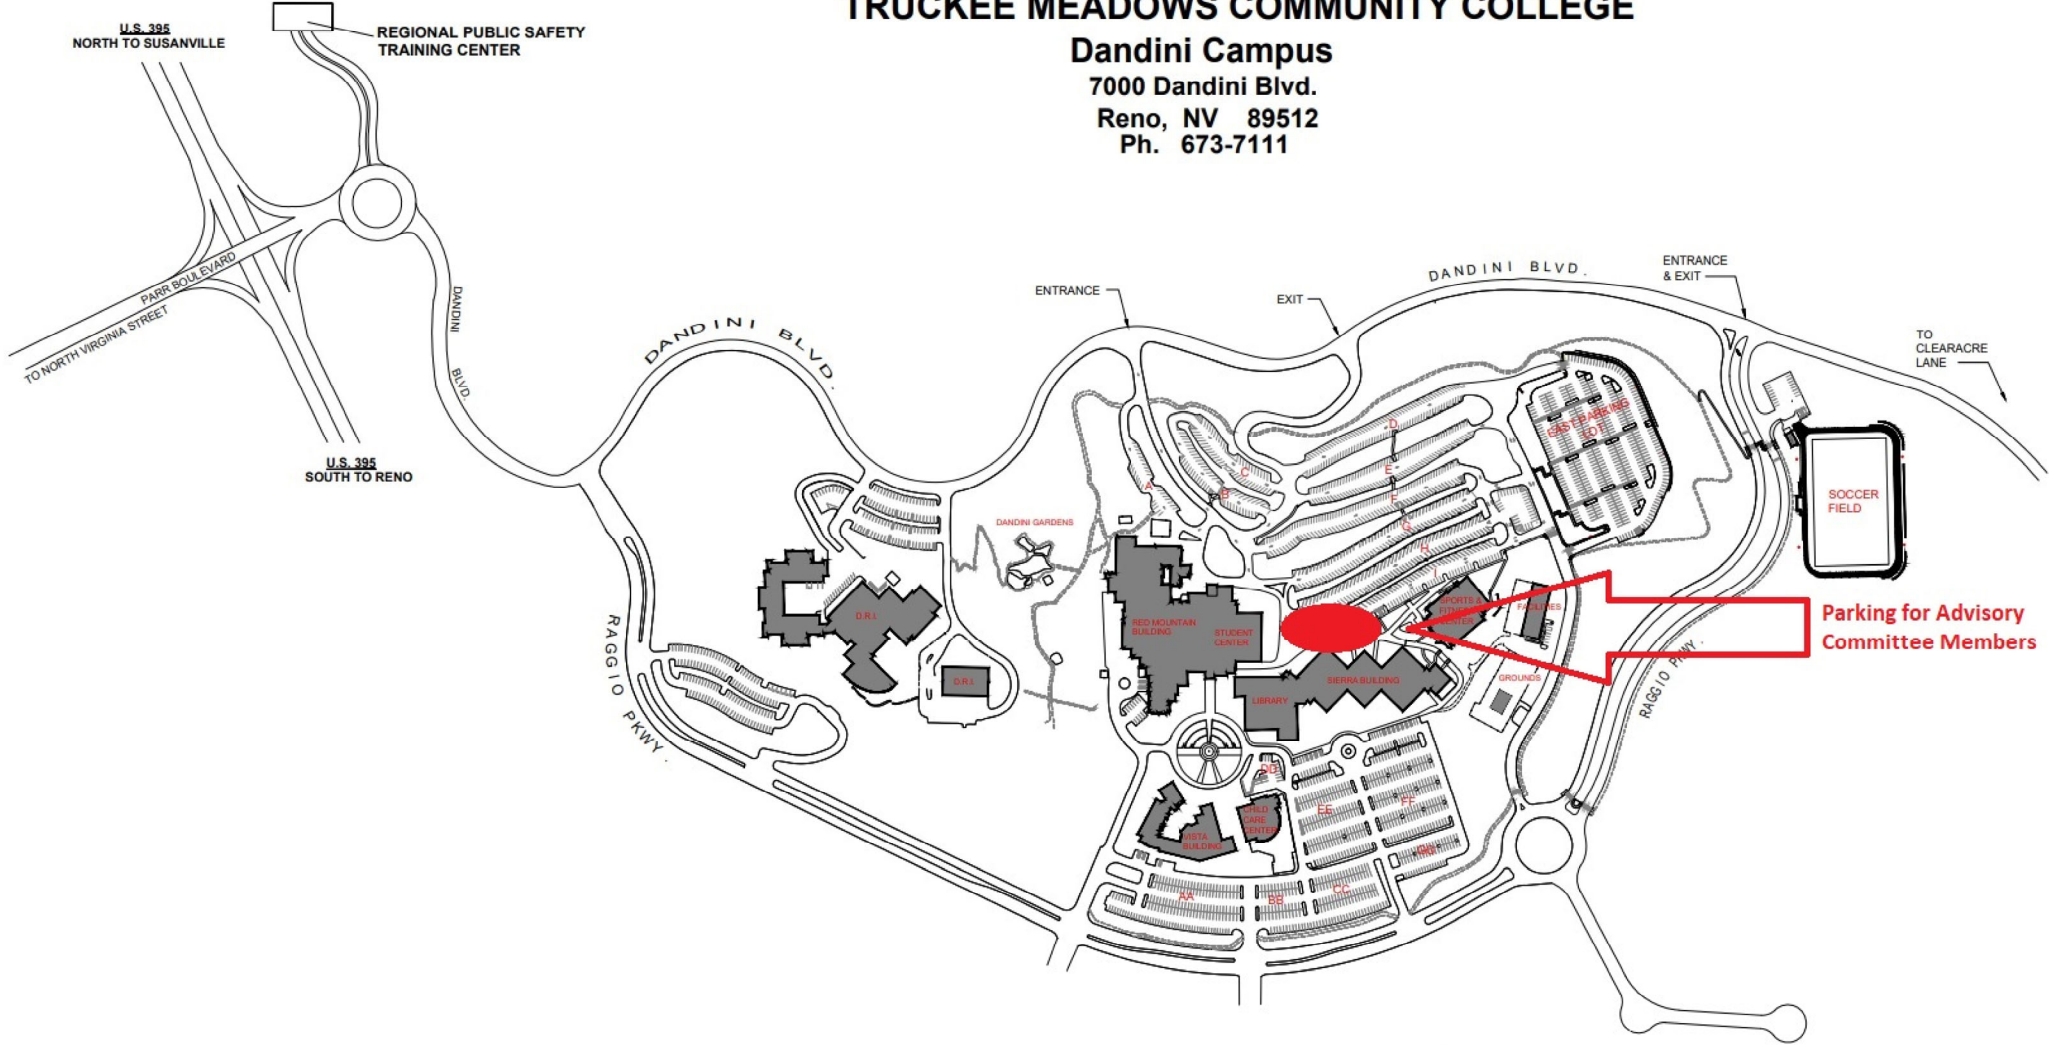

# TRUCKEE MEADOWS COMMUNITY COLLEGE

## Dandini Campus

7000 Dandini Blvd.

Reno, NV 89512

Ph. 673-7111

Parking for Advisory Committee Members